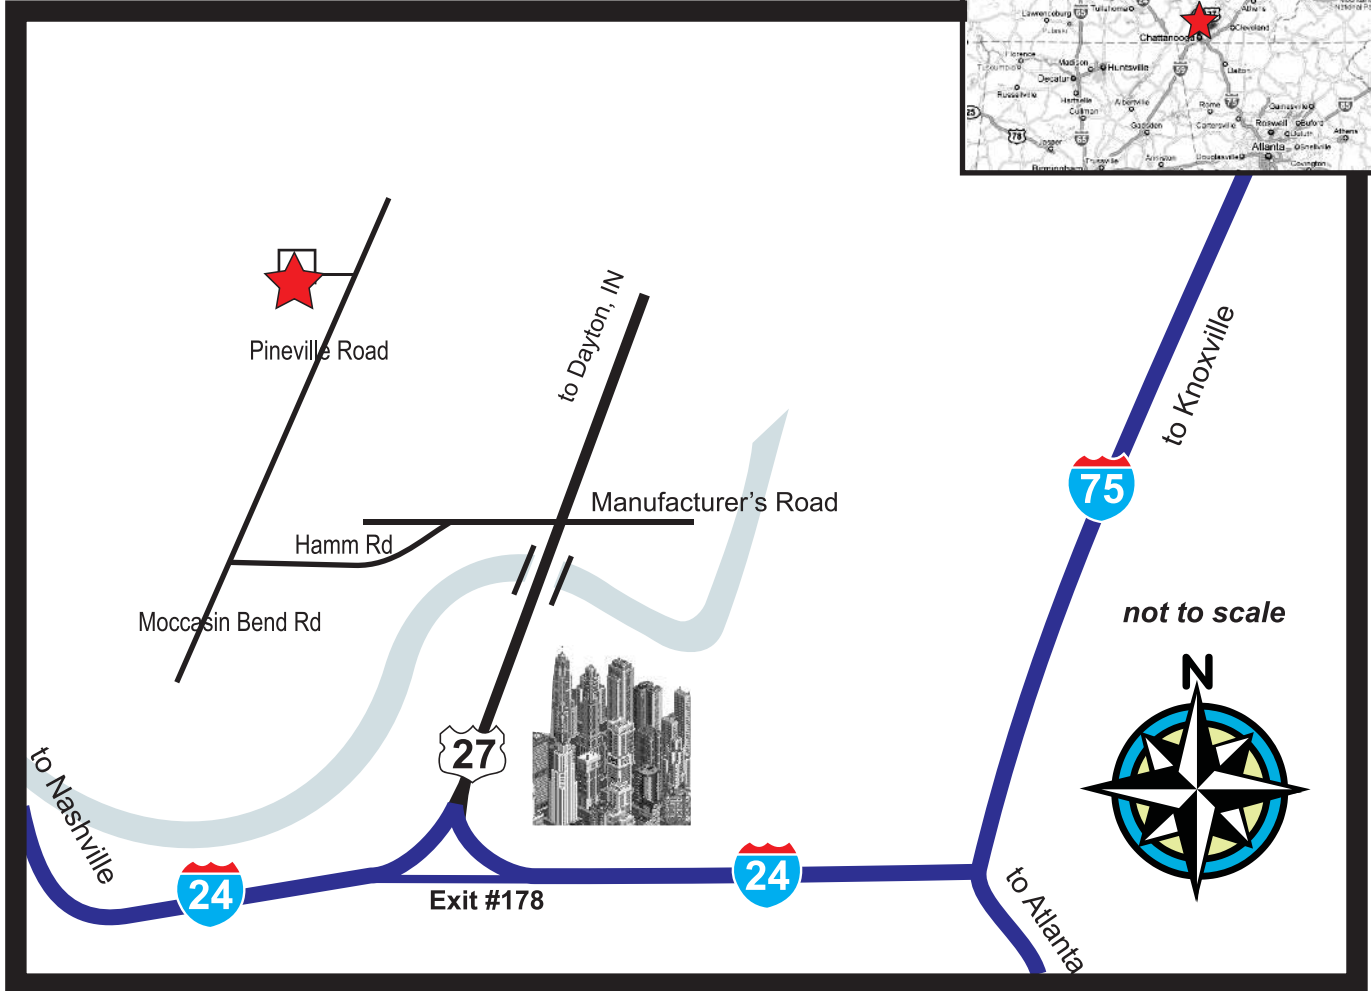

Chattanooga Tank Wash LLC

.901 Pineville Road | Chattanooga, TN 37405

area of detail:

I-24 take exit 178 (Hwy 27 NORTH - Downtown Chattanooga).

Cross Tennessee River in the Right Lane (slow down!).

Exit on Manufacturer's Rd (steep downhill).

Left on Manufacturer's Rd 1/2 mile to "Y" intersection at Hamm Rd.

1/2 mile turn right on Moccasin Band Rd.

Cross tracks, left into yard.

Services: Food Grade - Chemical
5 Bays