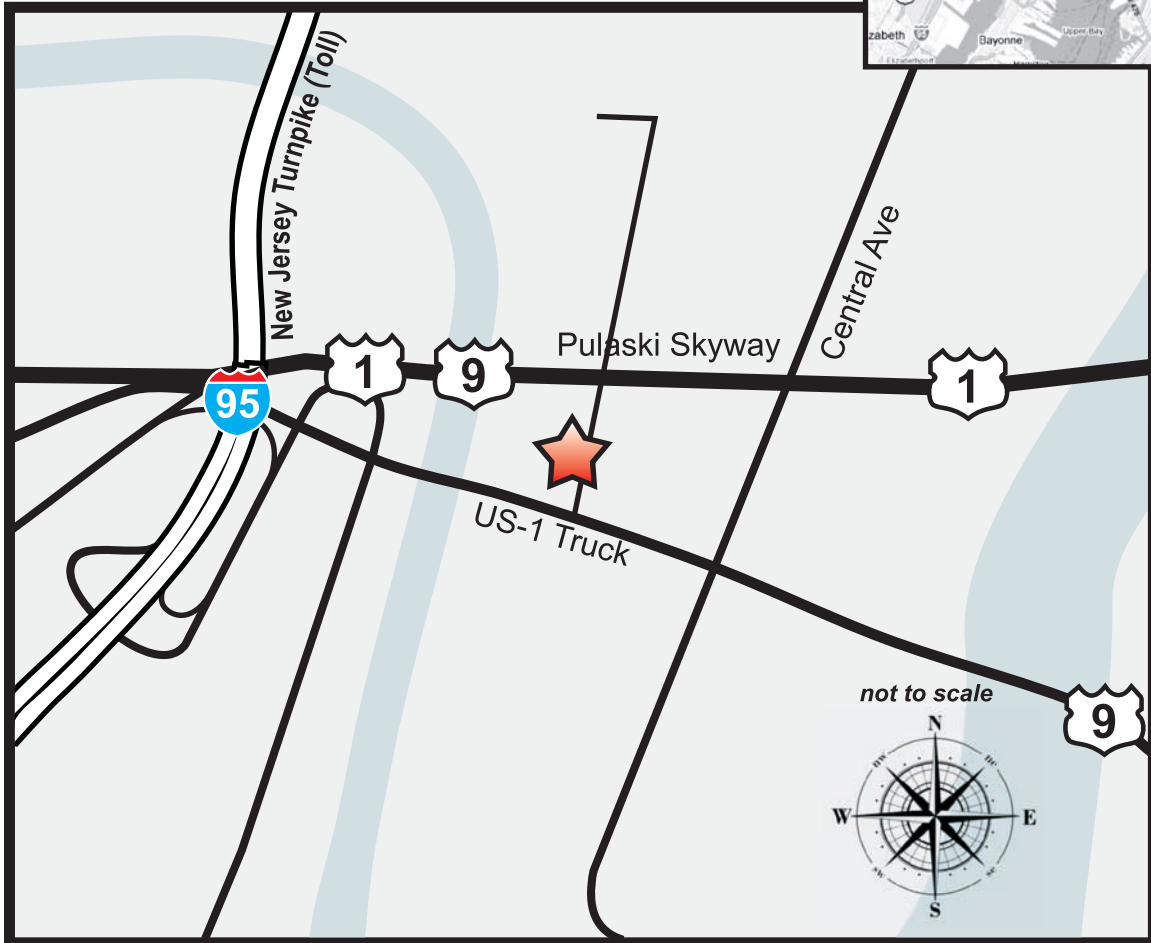

area of detail:

O.J. Tank Wash INC.

47- 49 Lincoln Highway | South Kearny, NJ 07032

Directions from 95 up to the NJ Turnpike:

Exit 15E, then take Route 1 & 9 North truck route.

Go over bridge, take the 1st right to Jacobus Avenue.

Go straight through traffic light.

The next right is O.J. Tank Wash, Inc. and O.J. Truck Lube, Inc.

If using a GPS enter:

22 Jacobus Avenue

Kearny, NJ 07032