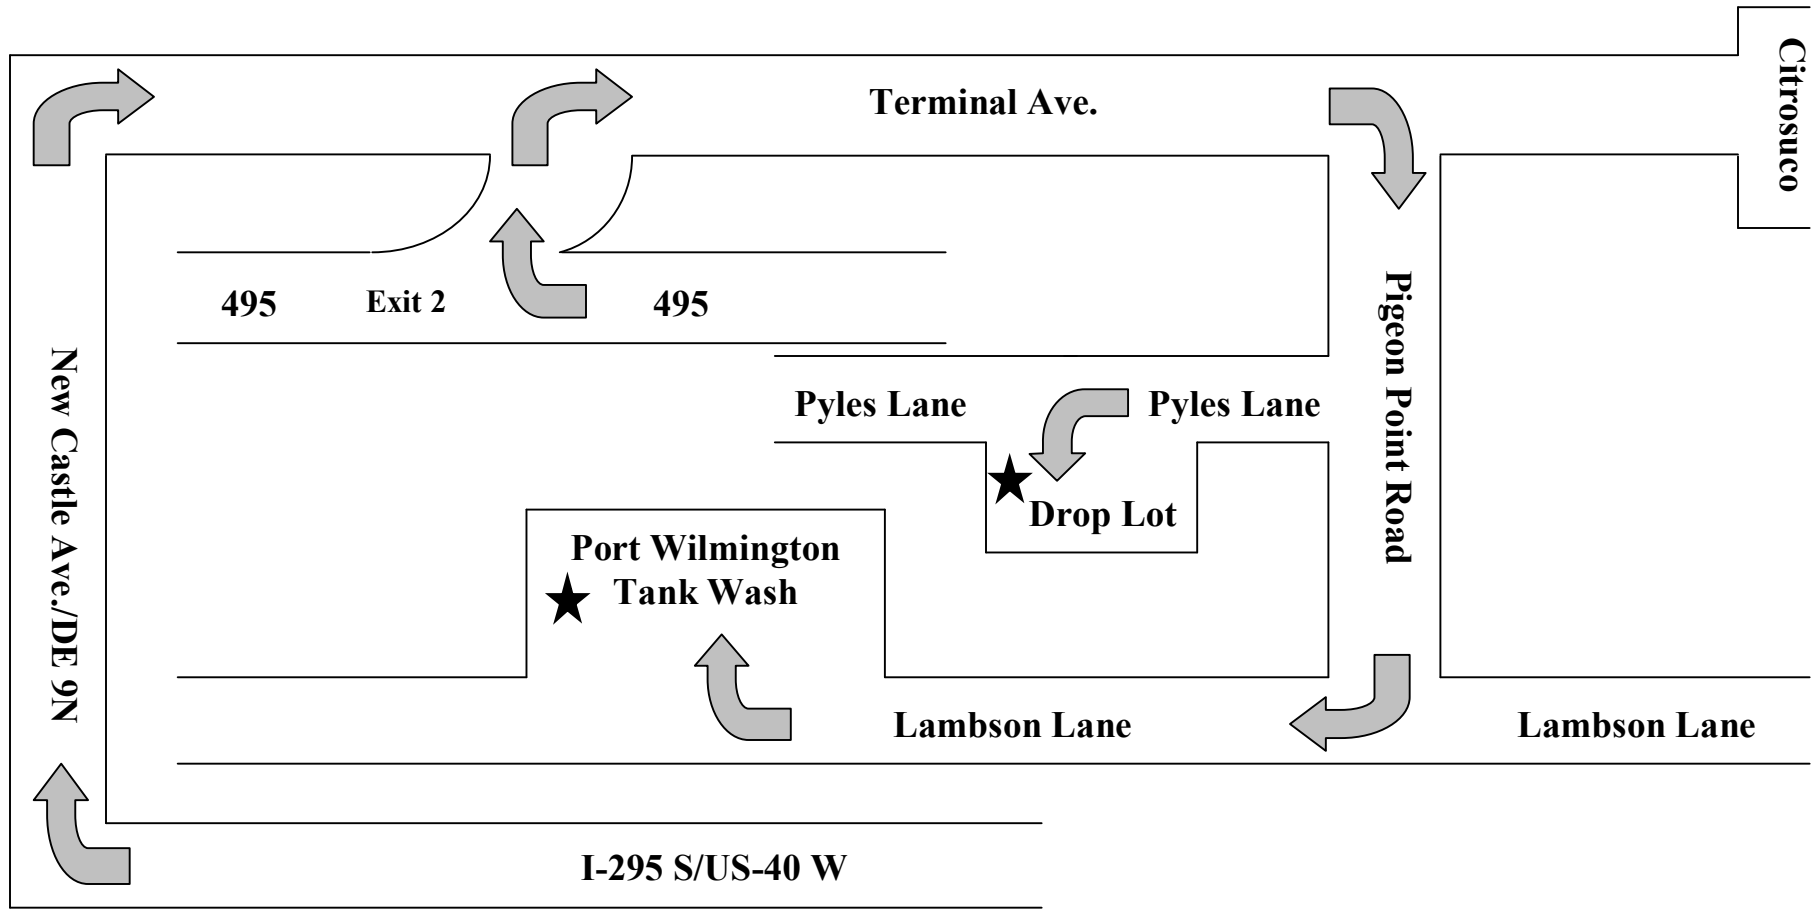

**Port Wilmington Tank Wash, Inc.**

500 Lambson Lane - New Castle, DE 19720  
 Phone: (302) 225-8065 Fax: (302) 225-8068

**Directions to Tank Wash From I-495**

- 495 to Exit 2
- Right at stop sign onto Terminal Ave.
- Next Right onto Pigeon Point Road
- Make Right at stop sign onto Lambson Lane
- ¼ mile on right

**Directions to Tank Wash From NJ Turnpike**

- NJ Turnpike S over Delaware Memorial Bridge
- After Toll, Merge Right onto New Castle Ave/DE-9 N
- Approximately 1 mile on New Castle Ave
- Turn Right onto Terminal Ave
- Turn Right onto Pigeon Point Road
- Make Right at stop sign onto Lambson Lane
- ¼ mile on right

**Directions to Drop Lot From Tank Wash**

- Start out going east on Lambson Lane toward Harbor View Drive
- Turn left onto Pigeon Point Road
- Take the 1st left onto Pyles Lane
- Drop Lot 106-108 Pyles Lane is on the left